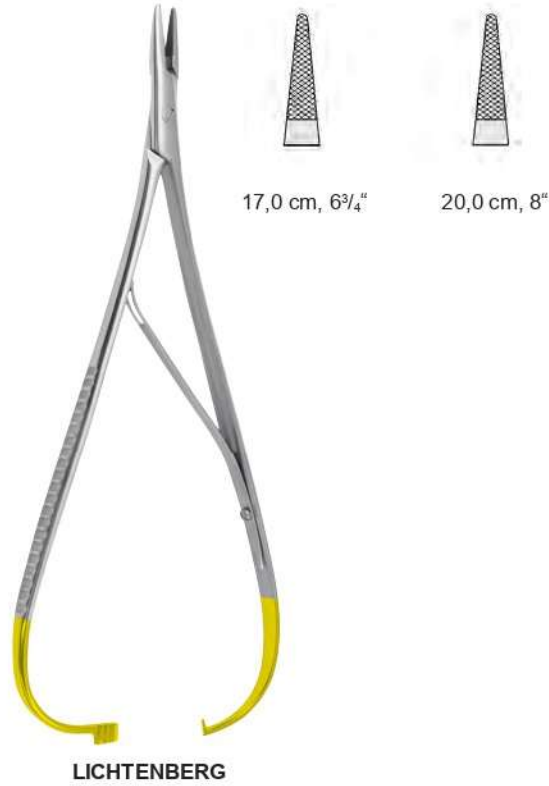

VETMED ENGINEERING

E-mail: vetmedengineering@outlook.com
www.vetmedengineering.com

E-mail: vetmedengineering@outlook.com
Website: www.vetmedengineering.com
Address: Wazirabad Road, Ugoki Sialkot
Pakistan