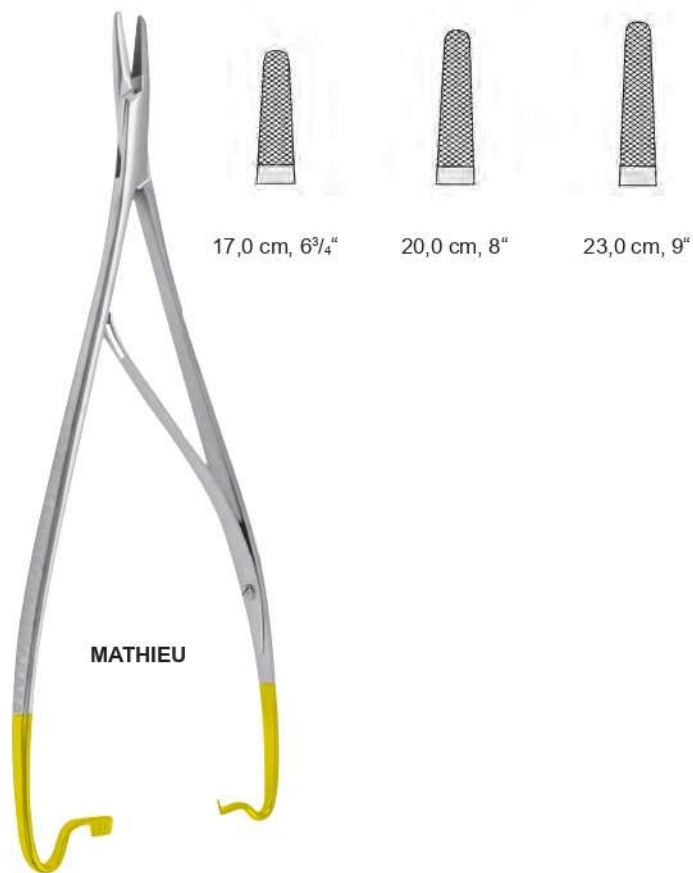

VETMED ENGINEERING

E-mail: vetmedengineering@outlook.com
www.vetmedengineering.com

E-mail: vetmedengineering@outlook.com
Website: www.vetmedengineering.com
Address: Wazirabad Road, Ugoki Sialkot
Pakistan