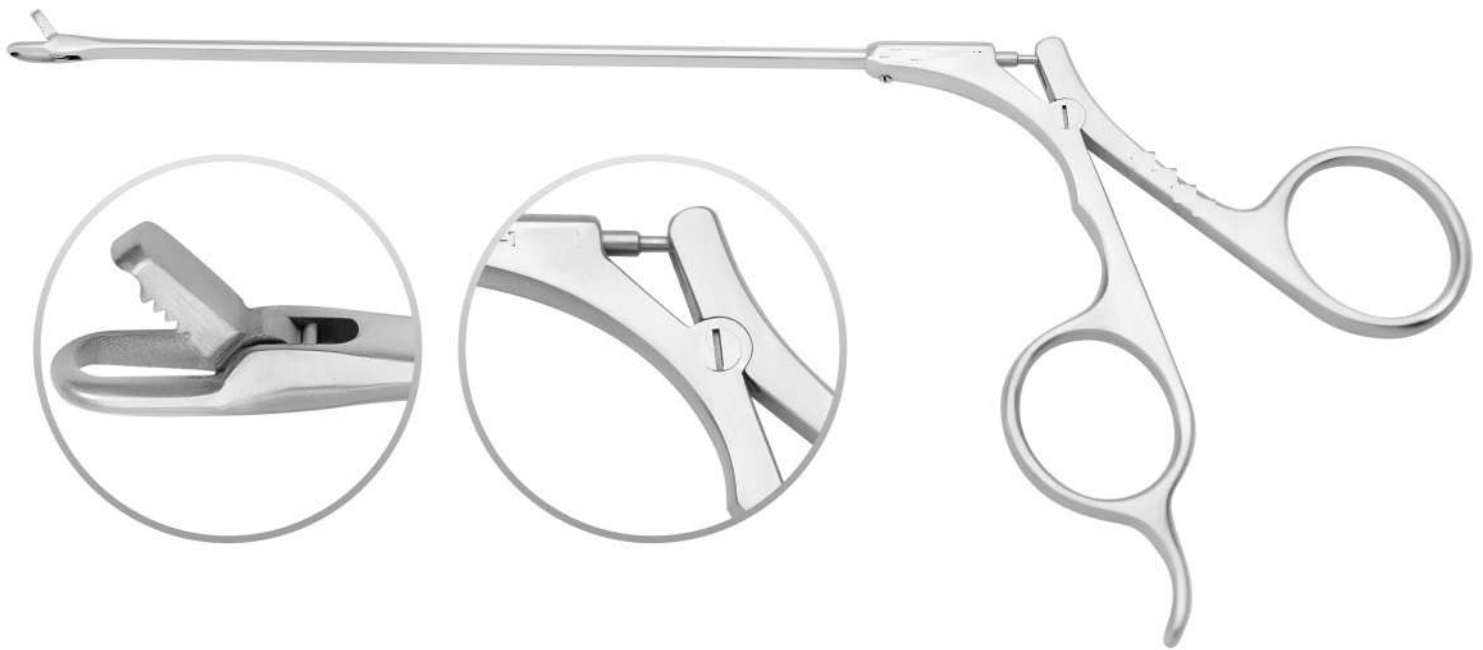

VETMED ENGINEERING

E-mail: vetmedengineering@outlook.com
www.vetmedengineering.com

ArthoPunch U Cutting
Wishbone (Shaft 2.7, 3.4mm)

E-mail: vetmedengineering@outlook.com
Website: www.vetmedengineering.com
Address: Wazirabad Road, Ugoki Sialkot
Pakistan