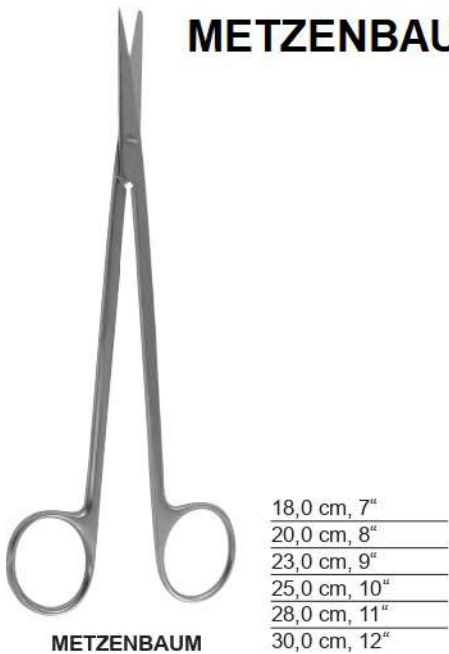

METZENBAUM SCISSORS

E-mail: vetmedengineering@outlook.com
Website: www.vetmedengineering.com
Address: Wazirabad Road, Ugoki Sialkot
Pakistan