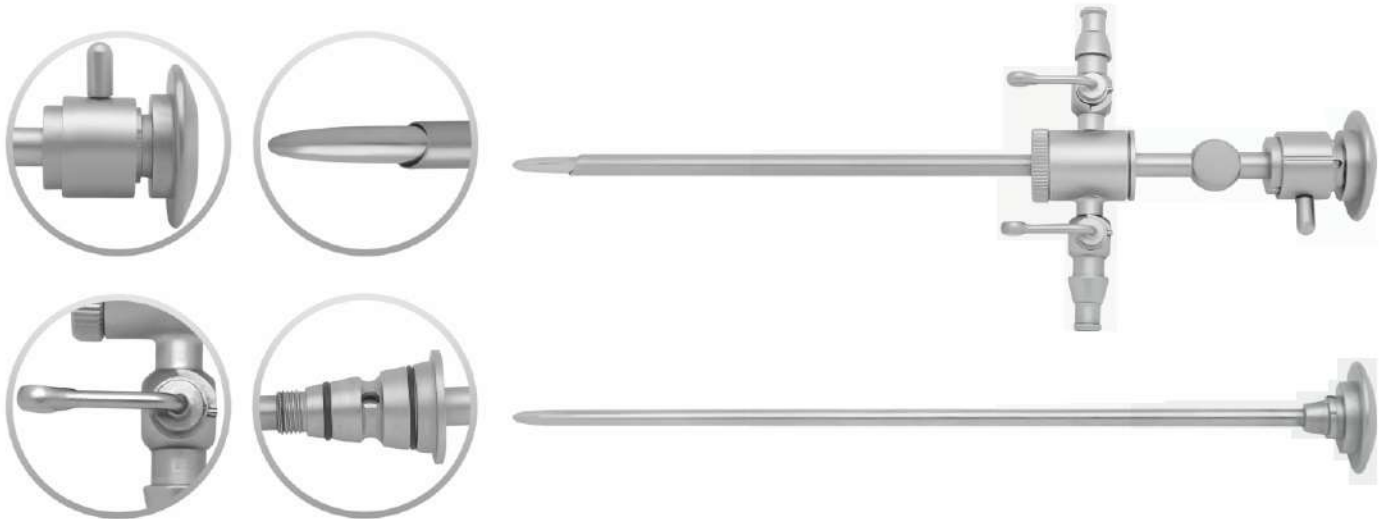

VETMED ENGINEERING

E-mail: vetmedengineering@outlook.com
www.vetmedengineering.com

ARTHO SHEATH WITH TAB

E-mail: vetmedengineering@outlook.com
Website: www.vetmedengineering.com
Address: Wazirabad Road, Ugoki Sialkot
Pakistan