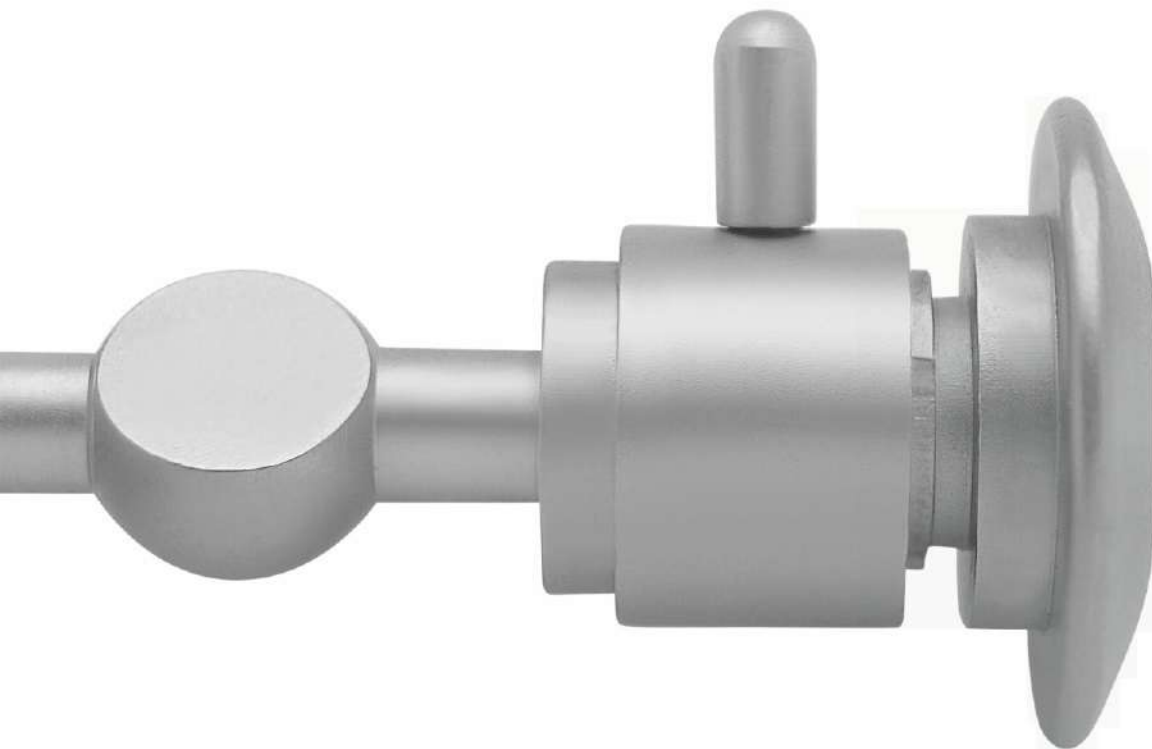

VETMED ENGINEERING

E-mail: vetmedengineering@outlook.com
www.vetmedengineering.com

ARTHO SHEATH WITH TAB

E-mail: vetmedengineering@outlook.com
Website: www.vetmedengineering.com
Address: Wazirabad Road, Ugoki Sialkot
Pakistan