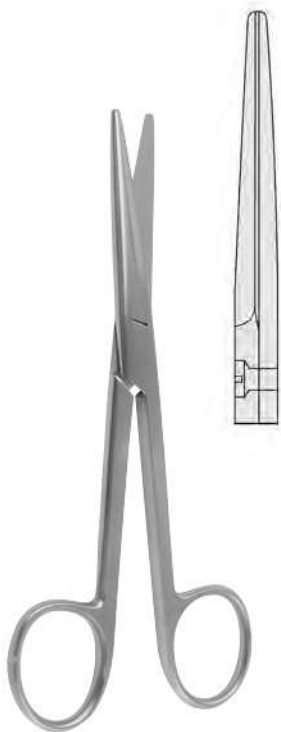

VETMED ENGINEERING

E-mail: vetmedengineering@outlook.com
www.vetmedengineering.com

GRAZIOL
13,0 cm, 5"
14,5 cm, 5³/₄"

GRAZIOL
13,0 cm, 5"
14,5 cm, 5³/₄"

MAYO SCISSORS

MAYO
14,5 cm, 5³/₄"
17,0 cm, 6³/₄"
23,0 cm, 9"
28,0 cm, 11"