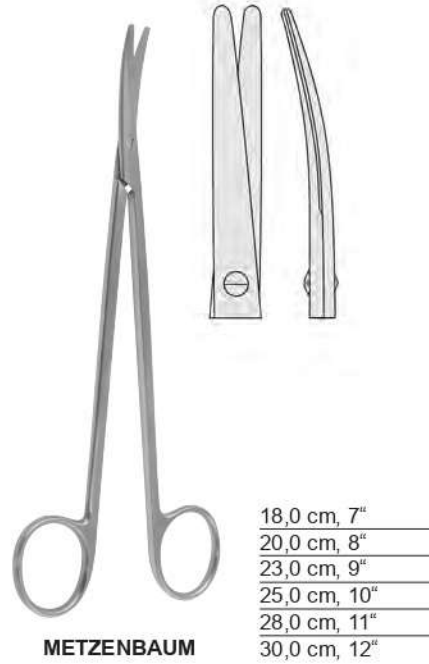

VETMED ENGINEERING

E-mail: vetmedengineering@outlook.com
www.vetmedengineering.com