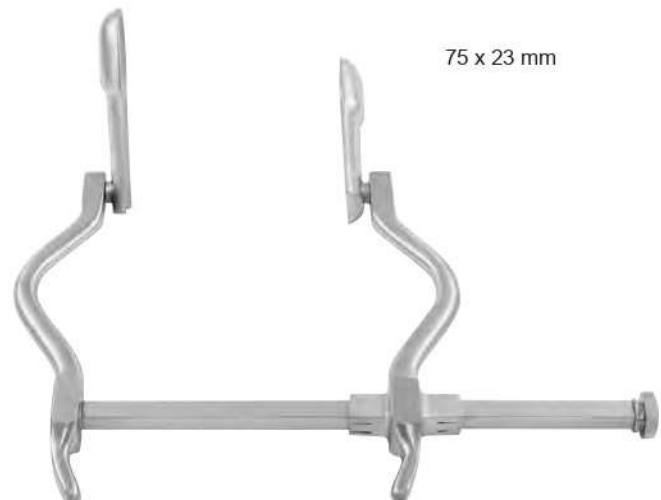

VETMED ENGINEERING

E-mail: vetmedengineering@outlook.com
www.vetmedengineering.com

SIMS
15,0 cm, 6"

SIMS
15,0 cm, 6"

MATHIEU
21,0 cm, 8 1/4"

SMITH-BUIE
15,0 cm, 6"

E-mail: vetmedengineering@outlook.com
Website: www.vetmedengineering.com
Address: Wazirabad Road, Ugoki Sialkot
Pakistan