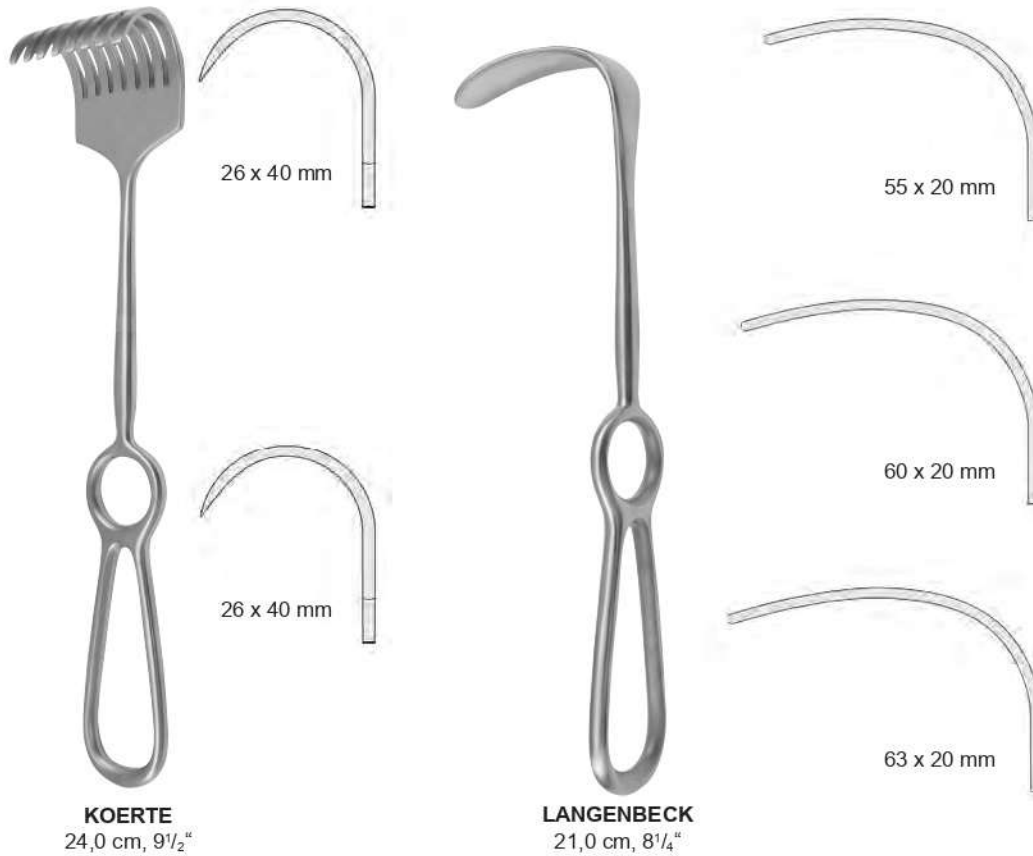

VETMED ENGINEERING

E-mail: vetmedengineering@outlook.com
www.vetmedengineering.com

E-mail: vetmedengineering@outlook.com
Website: www.vetmedengineering.com
Address: Wazirabad Road, Ugoki Sialkot
Pakistan