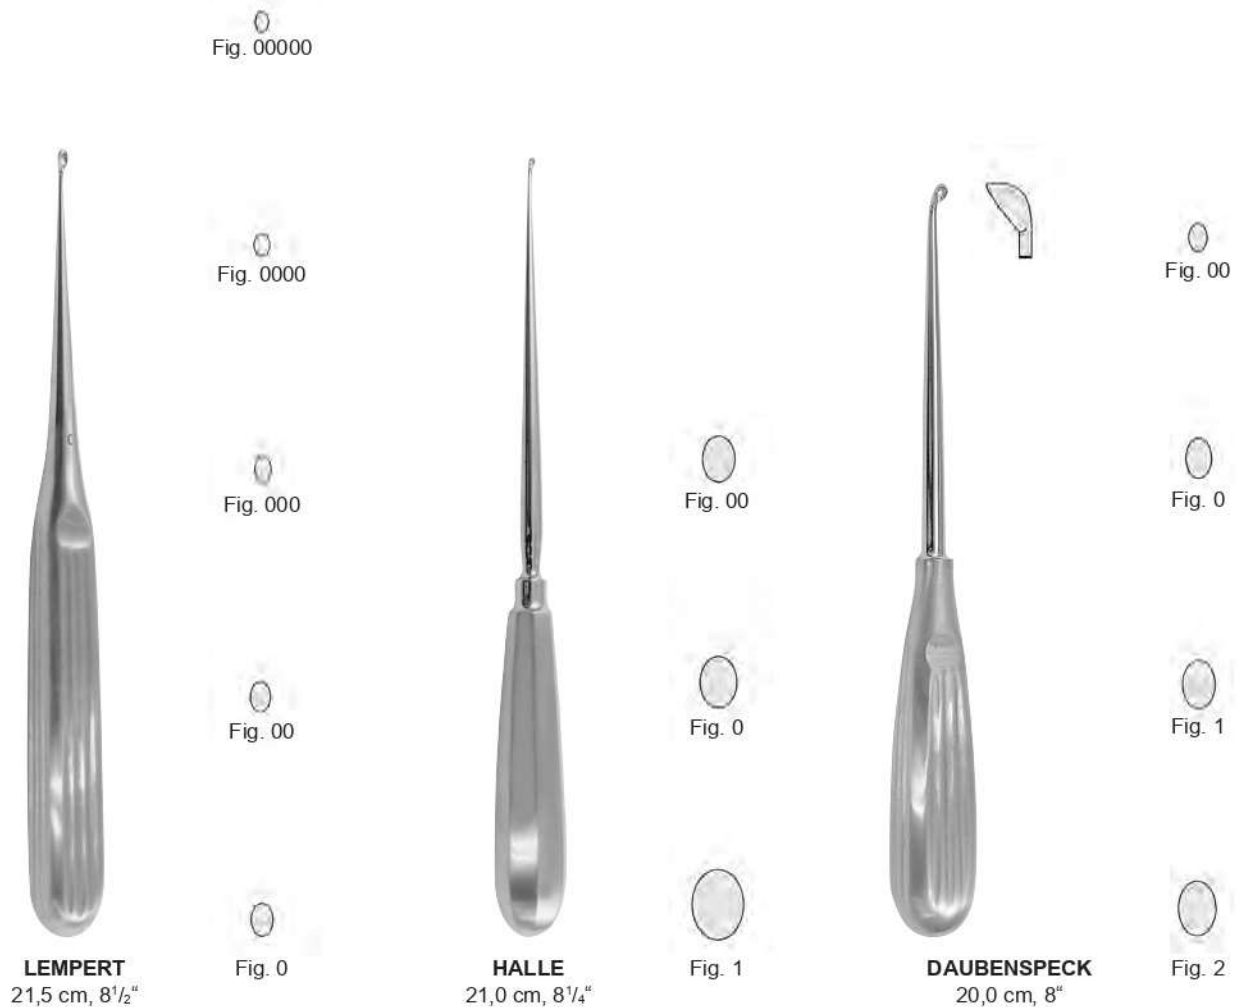

VETMED ENGINEERING

E-mail: vetmedengineering@outlook.com
www.vetmedengineering.com

E-mail: vetmedengineering@outlook.com
Website: www.vetmedengineering.com
Address: Wazirabad Road, Ugoki Sialkot
Pakistan