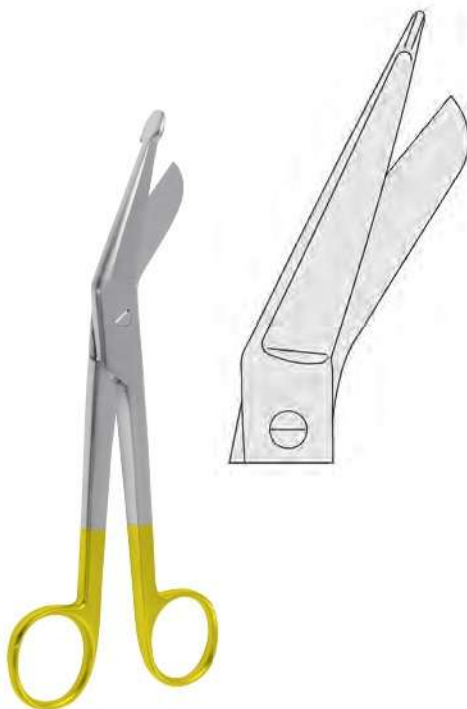

VETMED ENGINEERING

E-mail: vetmedengineering@outlook.com
www.vetmedengineering.com

E-mail: vetmedengineering@outlook.com
Website: www.vetmedengineering.com
Address: Wazirabad Road, Ugoki Sialkot
Pakistan