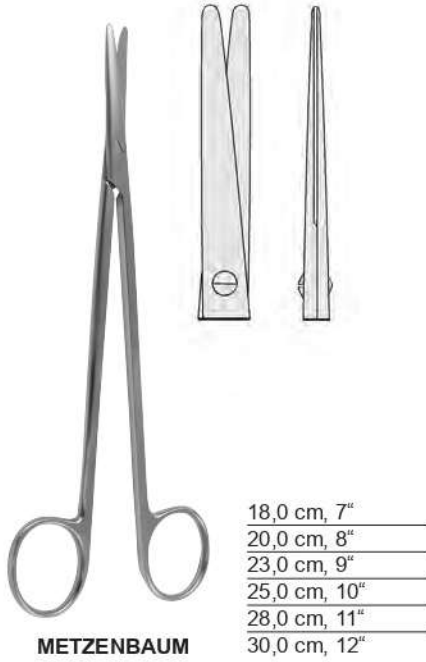

VETMED ENGINEERING

E-mail: vetmedengineering@outlook.com
www.vetmedengineering.com