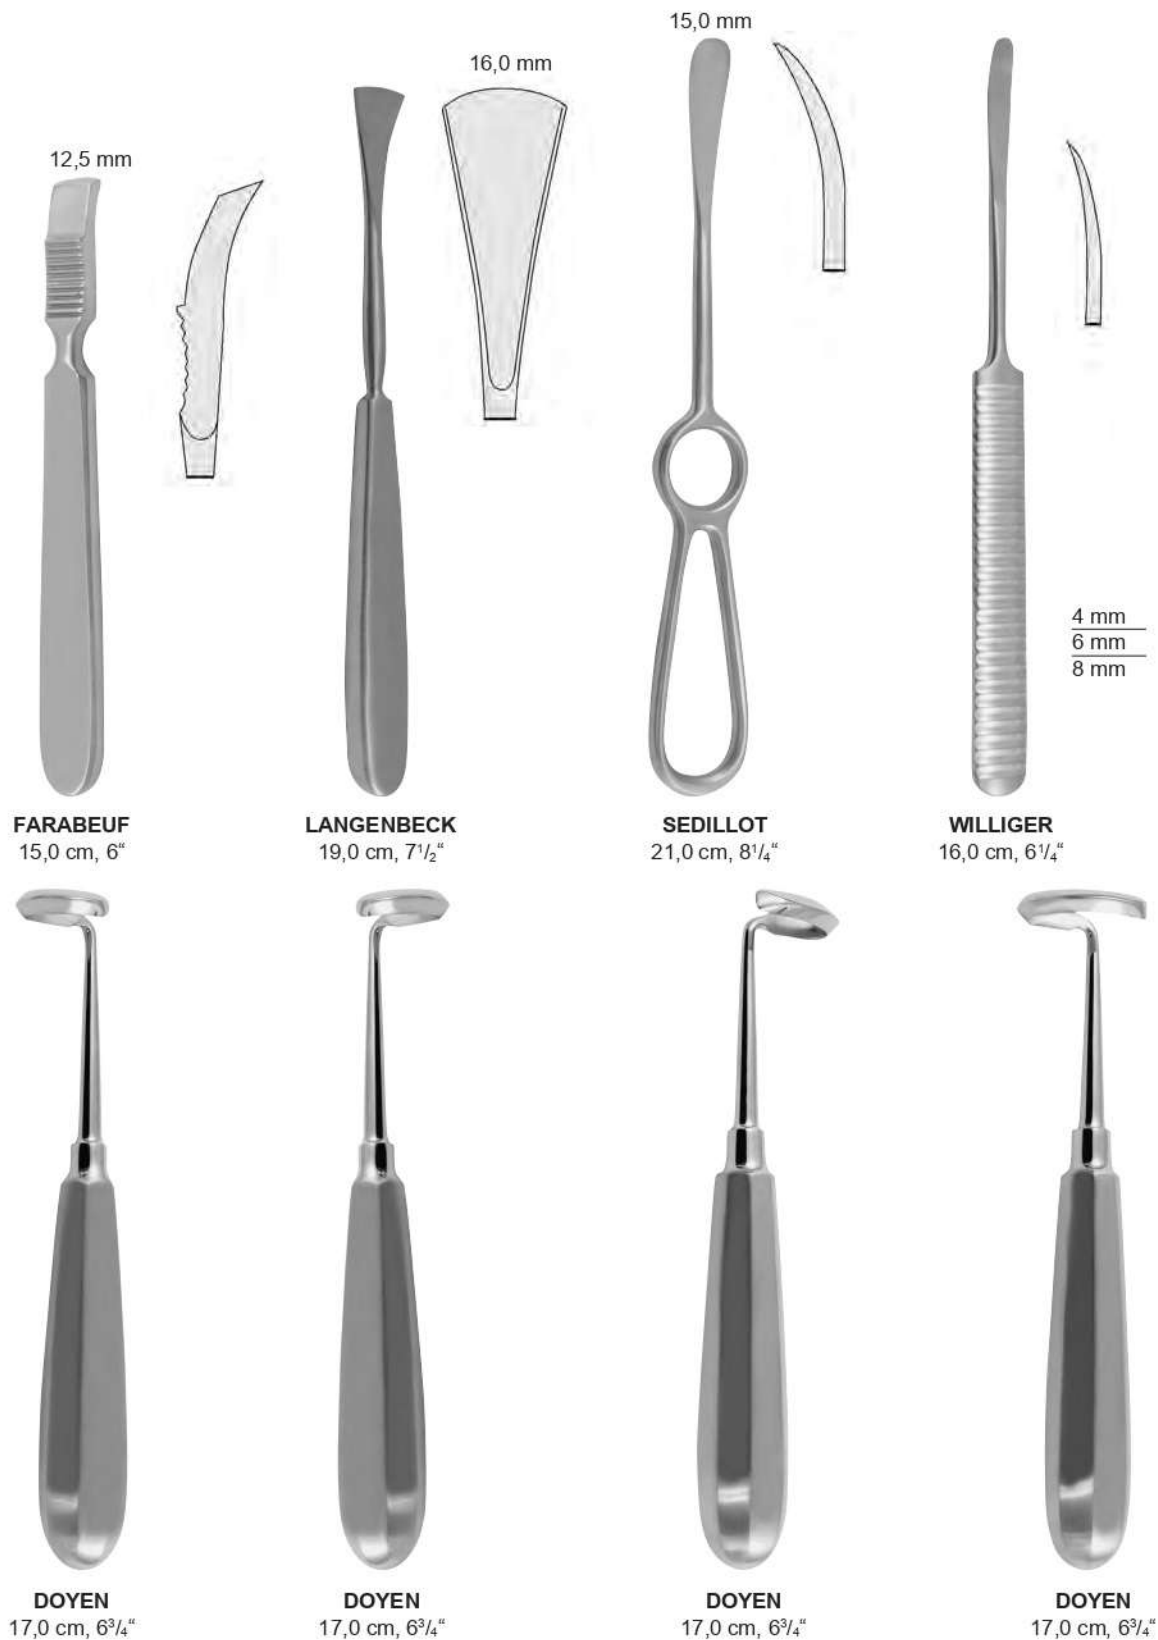

VETMED ENGINEERING

E-mail: vetmedengineering@outlook.com
www.vetmedengineering.com

E-mail: vetmedengineering@outlook.com
Website: www.vetmedengineering.com
Address: Wazirabad Road, Ugoki Sialkot
Pakistan