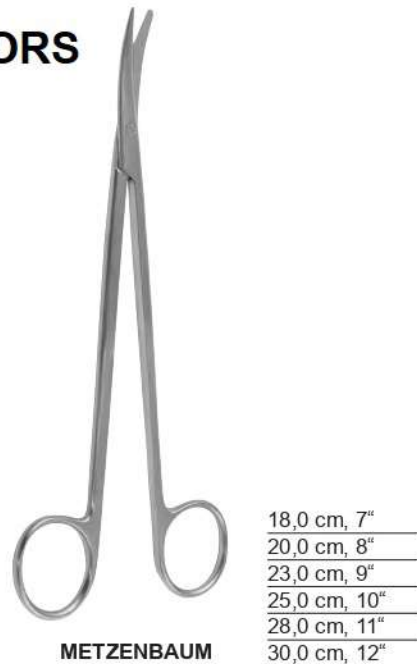

METZENBAUM SCISSORS

E-mail: vetmedengineering@outlook.com
Website: www.vetmedengineering.com
Address: Wazirabad Road, Ugoki Sialkot
Pakistan